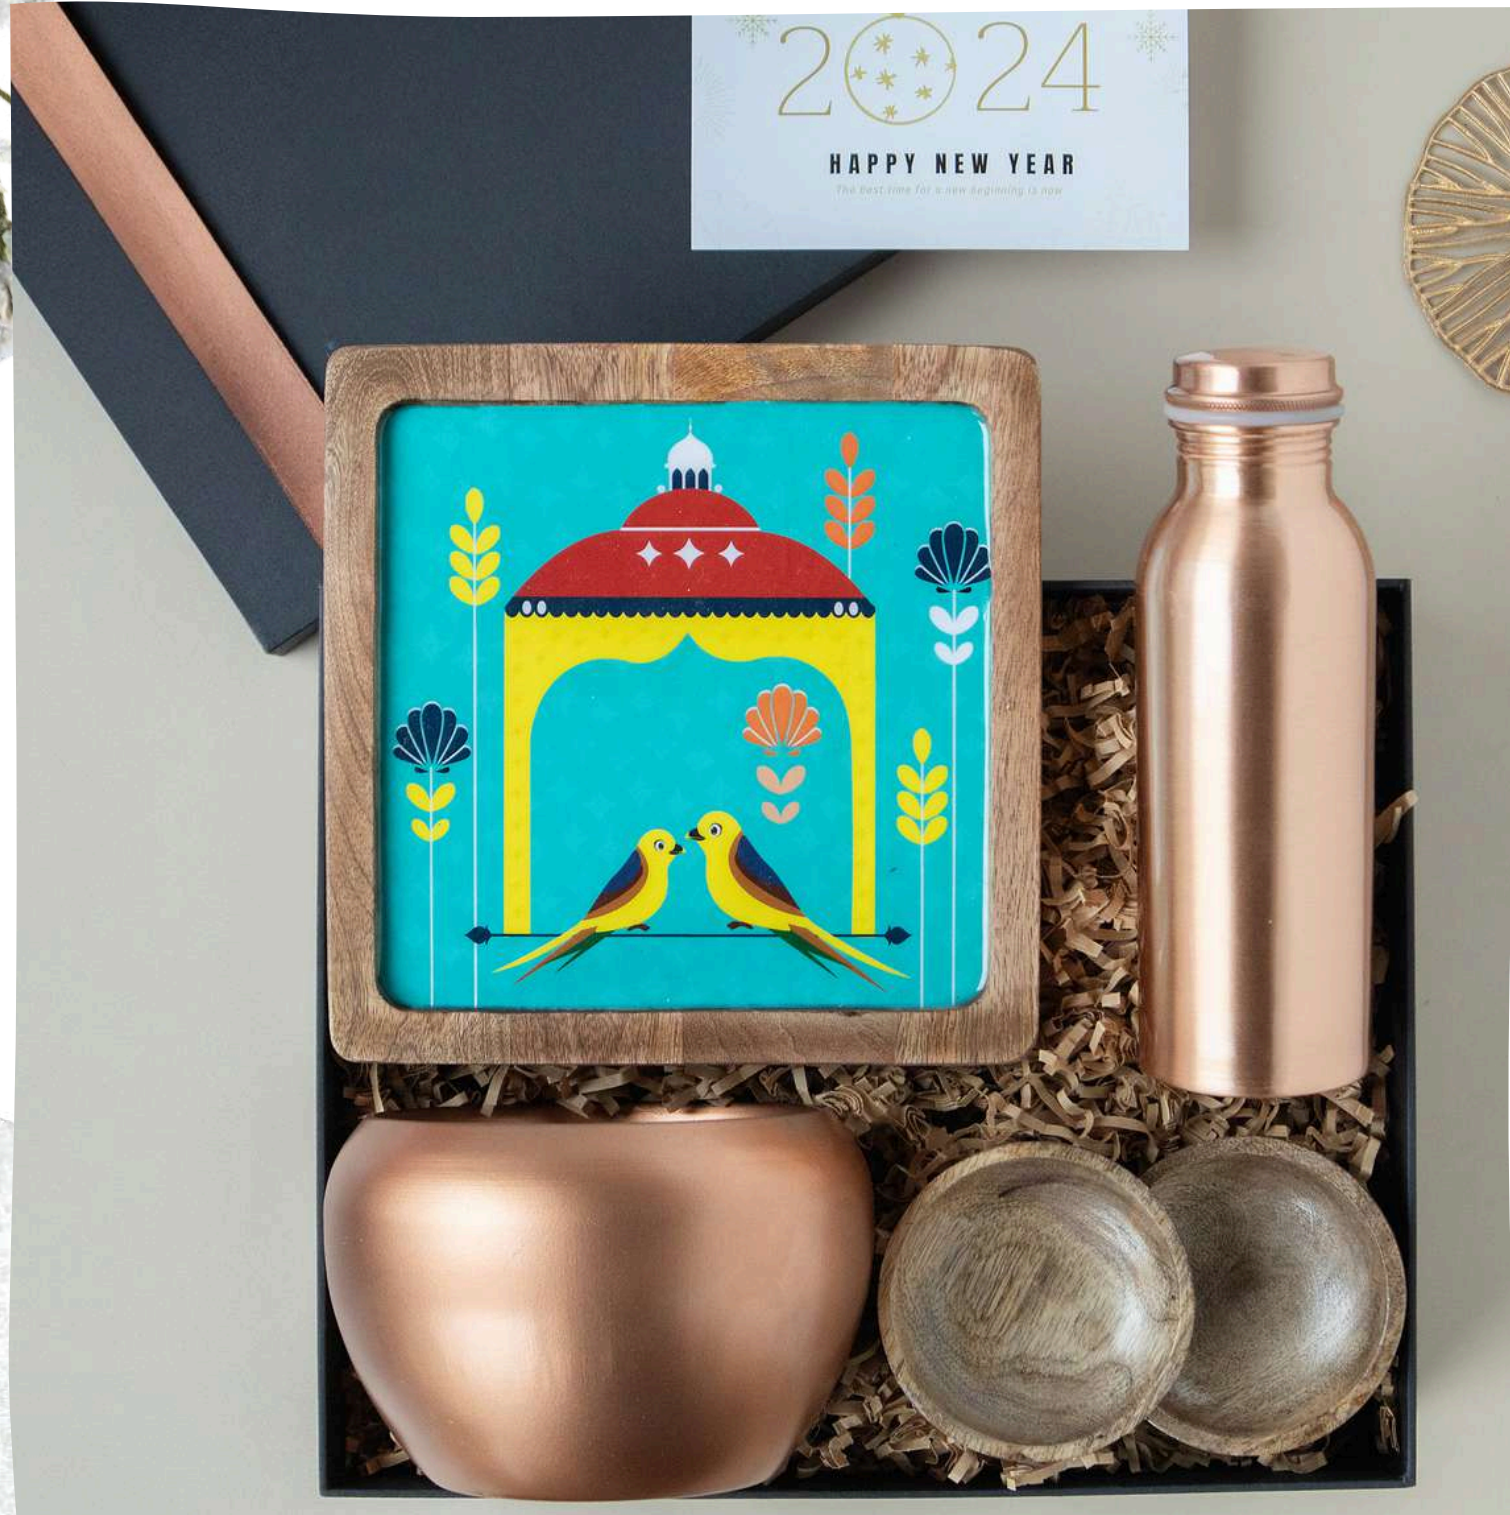

TIMELESS BEGINNINGS

Curation

SET OF 2 WODDEN BOWLS